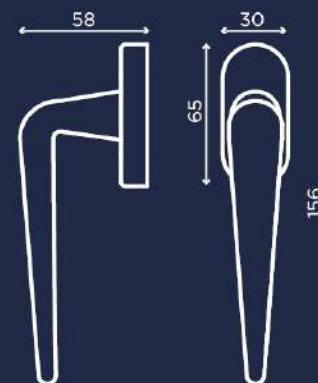

C00511_DK

ENRICO CASSINA

enicocassina.it