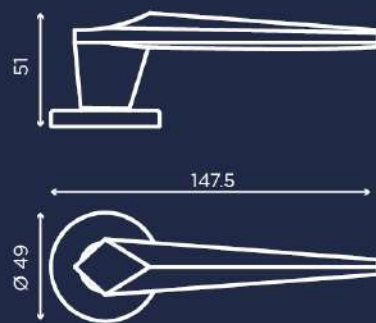

# LEONTIA

C009

Design by Alessio Rigamonti

nero lucido  
bright black

INEDITA

A NEW STORY BEGINS

-  oro lucido  
polished brass
-  oro satinato opaco  
matt satin brass
-  cromo lucido  
chrome plated
-  cromo satinato  
satin chrome
-  nero lucido  
bright black
-  nero opaco  
matt black