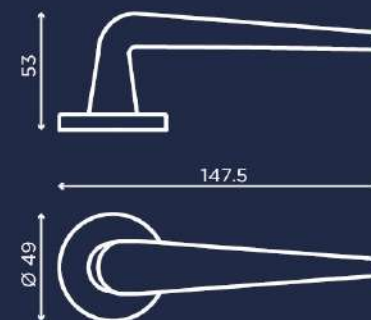

# RITORNO AL COLORE

Design by Alessio Rigamonti

INEDITA

A NEW STORY BEGINS

Apple Green

Indigo

C01498

C00598