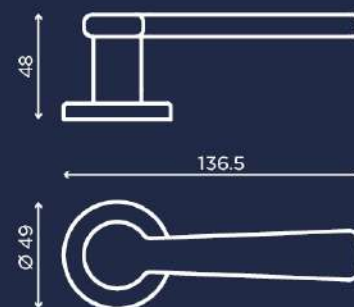

# RITORNO AL COLORE

Design by Alessio Rigamonti

INEDITA

A NEW STORY BEGINS

Apple Green

Indigo

C01498

C00598