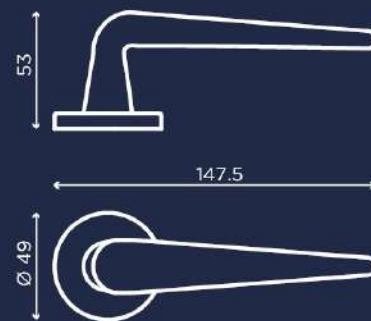

# GALA

C005

Design by Alessio Rigamonti

cromo lucido  
chrome plated

INEDITA

A NEW STORY BEGINS

-  oro lucido  
polished brass
-  oro satinato opaco  
matt satin brass
-  cromo lucido  
chrome plated
-  cromo satinato  
satin chrome
-  nero lucido  
bright black
-  nero opaco  
matt black