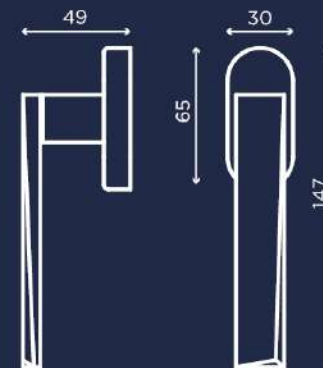

C00211_DK

ENRICO CASSINA

enricocassina.it