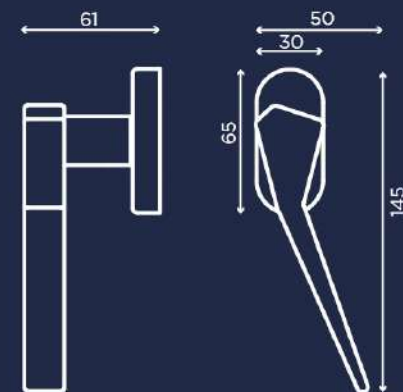

C00611_DK

ENRICO CASSINA

enricocassina.it