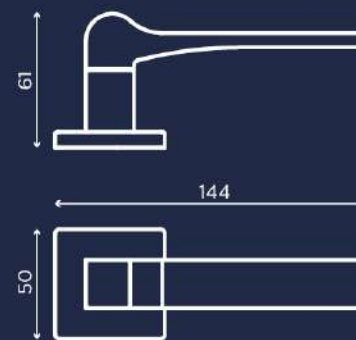

Sage Green

Sand

Antique Pink

Powder Blue

ENRICOCASSINA

enricocassina.it

CO0199