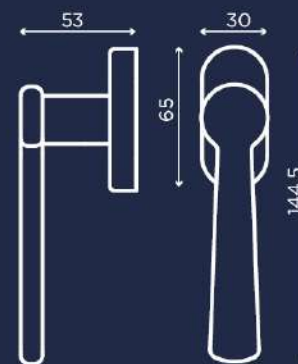

- oro lucido
  polished brass
- oro satinato opaco
  matt satin brass
- cromo lucido
  chrome plated
- cromo satinato
  satin chrome
- nero lucido
  bright black
- nero opaco
  matt black

C01498

C01411_DK

ENRICO CASSINA

enricocassina.it