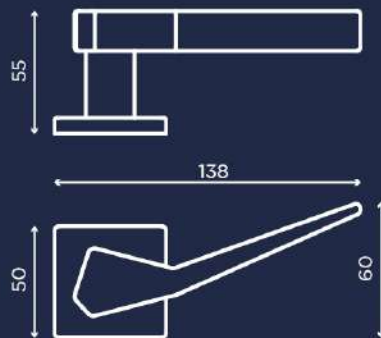

# UPPER

C006

Design by Alessio Rigamonti

nero opaco  
matt black

INEDITA

A NEW STORY BEGINS

-  oro lucido  
polished brass
-  oro satinato opaco  
matt satin brass
-  cromo lucido  
chrome plated
-  cromo satinato  
satin chrome
-  nero lucido  
bright black
-  nero opaco  
matt black