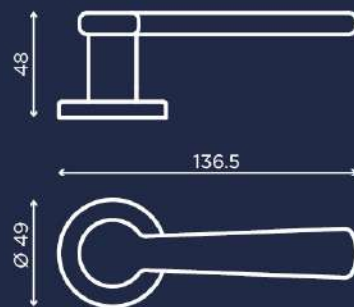

# DODO

C014

Design by Alessio Rigamonti

oro satinato opaco  
matt satin brass

INEDITA

A NEW STORY BEGINS

-  oro lucido  
polished brass
-  oro satinato opaco  
matt satin brass
-  cromo lucido  
chrome plated
-  cromo satinato  
satin chrome
-  nero lucido  
bright black
-  nero opaco  
matt black