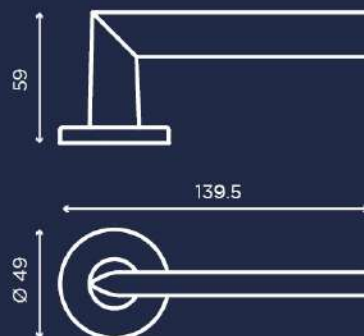

# WINTER

C004

Design by Alessio Rigamonti

oro satinato opaco  
matt satin brass

INEDITA

A NEW STORY BEGINS

-  oro lucido  
polished brass
-  oro satinato opaco  
matt satin brass
-  cromo lucido  
chrome plated
-  cromo satinato  
satin chrome
-  nero lucido  
bright black
-  nero opaco  
matt black