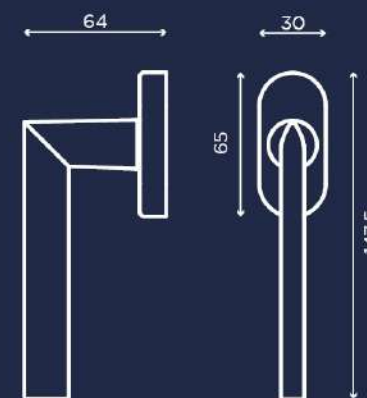

C00411_DK

ENRICO CASSINA

enricocassina.it