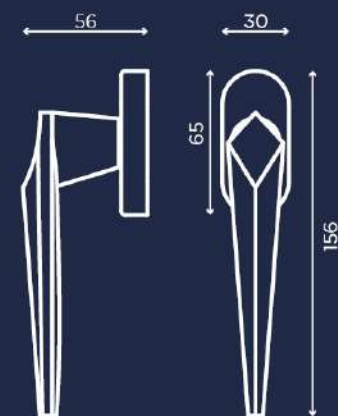

C00911_DK

ENRICO CASSINA

enricocassina.it