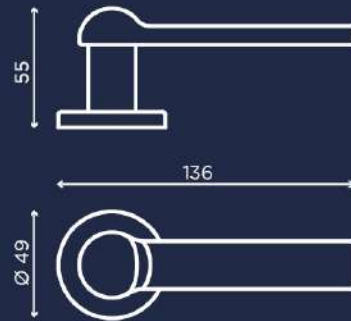

# MONDO

C011

Design by Alessio Rigamonti

oro lucido  
polished brass

INEDITA

A NEW STORY BEGINS

-  oro lucido  
polished brass
-  oro satinato opaco  
matt satin brass
-  cromo lucido  
chrome plated
-  cromo satinato  
satin chrome
-  nero lucido  
bright black
-  nero opaco  
matt black