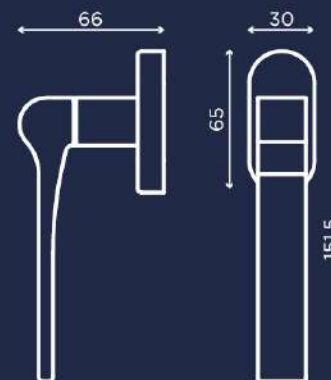

C00111_DK

ENRICO CASSINA

enricocassina.it