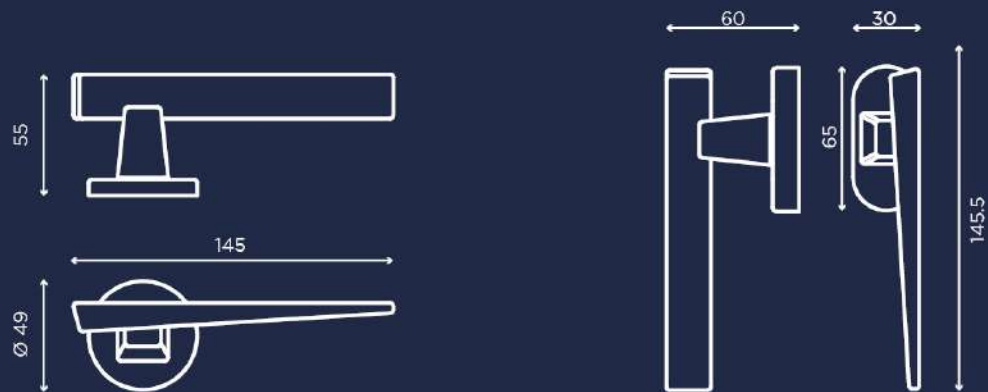

# VASILIJ

C008

Design by Alessio Rigamonti

cromo lucido  
chrome plated

INEDITA

A NEW STORY BEGINS

-  oro lucido  
polished brass
-  oro satinato opaco  
matt satin brass
-  cromo lucido  
chrome plated
-  cromo satinato  
satin chrome
-  nero lucido  
bright black
-  nero opaco  
matt black